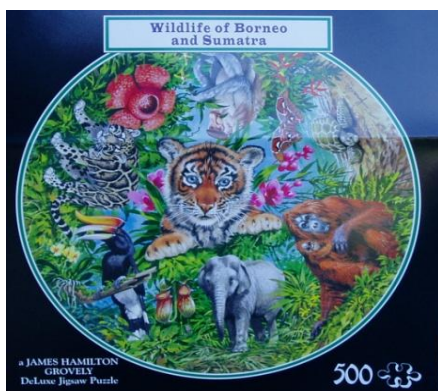

JH GROVELY PUZZLES

JHCM11508
Cats of Mountain Plain Desert
1500 pcs

JHGB11506
Garden Birds
1500 pcs

JHMG11507
Mato Grosso
1500 pcs

JHPR11509
Polar Region
1500 pcs

JH3010
Sunflowers
1000 pcs

JHBK11046
Butterfly Kaleidoscope
1000 pcs

JHAD20513
Arctic Discovery
500 pcs

JHBC15012
Baby Bear Cubs
500 pcs

JHCS20517
Coral Sea
500 pcs

JHHT15001
Himalayan Tiger
500 pcs

JHWB15015
Wildlife of Borneo and Sumatra
500 pcs

JHWC10512
Wild Cats
500 pcs