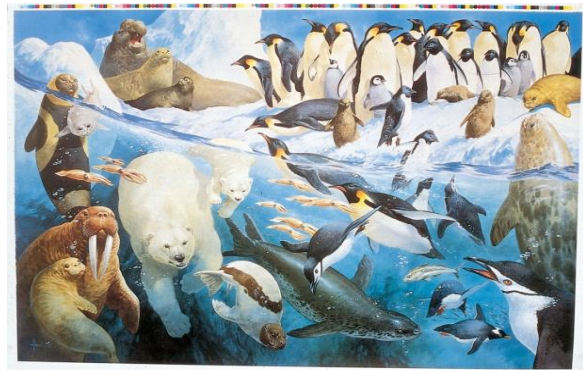

JH GROVELY PUZZLES

JHCM11508
Cats of Mountain Plain Desert
1500 pcs

JHGB11506
Garden Birds
1500 pcs

JHMG11507
Mato Grosso
1500 pcs

JHPR11509
Polar Region
1500 pcs

JH3010
Sunflowers
1000 pcs

JHBK11046
Butterfly Kaleidoscope
1000 pcs