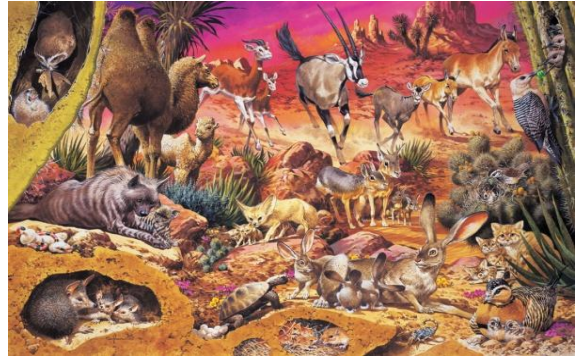

JHGDD11047
Desert Danger
1000 pcs